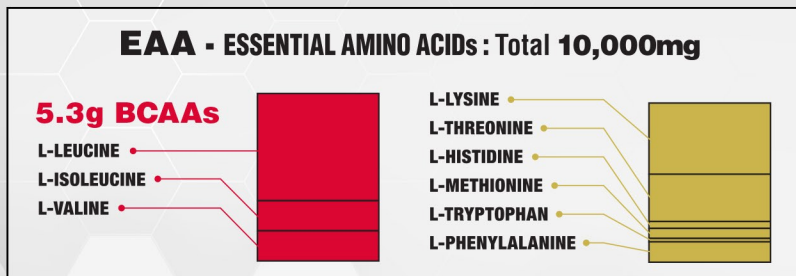

Prepare for some of the best workouts of your life!*

MuscleEAA Xtreme features an impressive 10g of essential amino acids (EAA) per serving. Clinical evidence suggests that the most favorable outcomes from EAA supplementation occur when ingesting 3-10 grams of EAAs in a single serving, with peak efficacy achieved at the higher end of this range. MuscleEAA Xtreme optimizes EAA protein synthesis through a clinically dosed 10g EAA blend.*